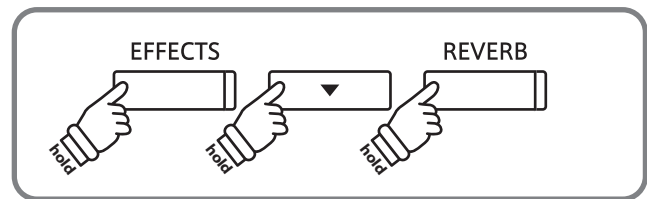

3. Start the update

Press and hold the **EFFECTS**, **▼**, and **REVERB** buttons, then turn on the instrument.

The update process will start automatically after a few seconds, with status messages shown in the LCD display.

Flash Programming
by USB Memory

* Do not remove the USB memory device while the software update is in progress.

4. Disconnect the USB memory device

After approximately 30 seconds, a message will be shown in the LCD display, indicating that the software update has been successful.

CS6__040.SYS
Boot End

Disconnect the USB memory device, then turn the instrument off and on. The updated software will be used automatically.

* If the software update is unsuccessful, restart the process from step 1.

■ Checking the software version

To double check that the software update has been successful, press and hold the **ORGAN**, **HARPSI&MALLETS**, and **STRINGS** buttons, then turn on the instrument.

The current software version will be shown in the LCD display.

* Turn the instrument off and on to return to normal operation.