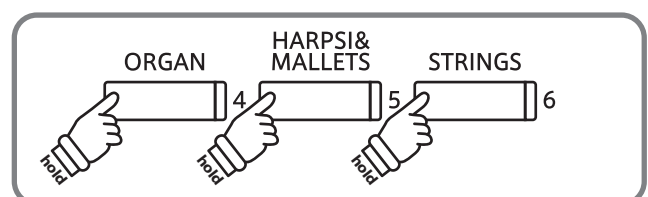

Software Update (CS6)

This document contains instructions for updating the system software of the CS6 digital piano. Please read these instructions thoroughly before attempting to perform the software update.

1. Prepare the USB memory device

Copy the **CS6__040.SYS** update file to the root folder of a USB memory device.

* The USB device should be formatted to the 'FAT' or 'FAT32' filesystem.

2. Connect the USB memory device

While the instrument is turned off:

Connect the prepared USB memory device to the USB port.

3. Start the update

Press and hold the **EFFECTS**, **▼**, and **REVERB** buttons, then turn on the instrument.

The update process will start automatically after a few seconds, with status messages shown in the LCD display.

Flash Programming
by USB Memory

* Do not remove the USB memory device while the software update is in progress.

4. Disconnect the USB memory device

After approximately 30 seconds, a message will be shown in the LCD display, indicating that the software update has been successful.

CS6__040.SYS
Boot End

Disconnect the USB memory device, then turn the instrument off and on. The updated software will be used automatically.

* If the software update is unsuccessful, restart the process from step 1.

■ Checking the software version

To double check that the software update has been successful, press and hold the **ORGAN**, **HARPSI&MALLETS**, and **STRINGS** buttons, then turn on the instrument.

The current software version will be shown in the LCD display.

* Turn the instrument off and on to return to normal operation.